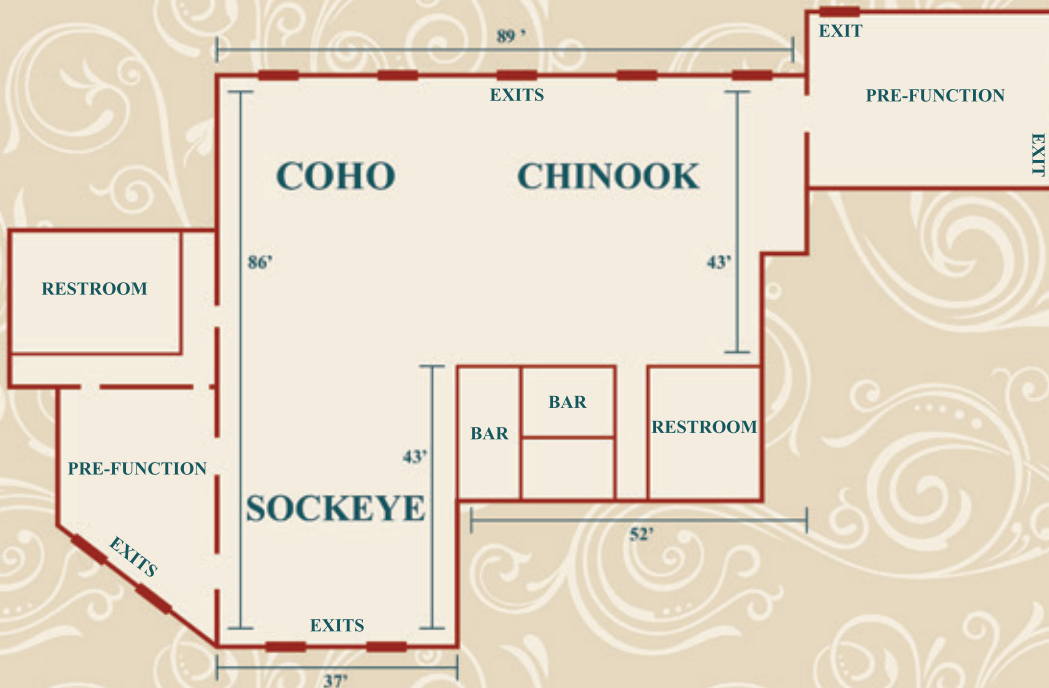

# BALLROOM

**Emerald Queen Hotel & Casino**  
5700 Pacific Hwy. E., Fife, WA 98424

**Emerald Queen Casino at I-5**  
2024 E 29th St., Tacoma, WA 98404

1-888-831-7655 | [www.emeraldqueen.com](http://www.emeraldqueen.com)

**EMERALD QUEEN**  
**EQC**  
**HOTEL & CASINOS**